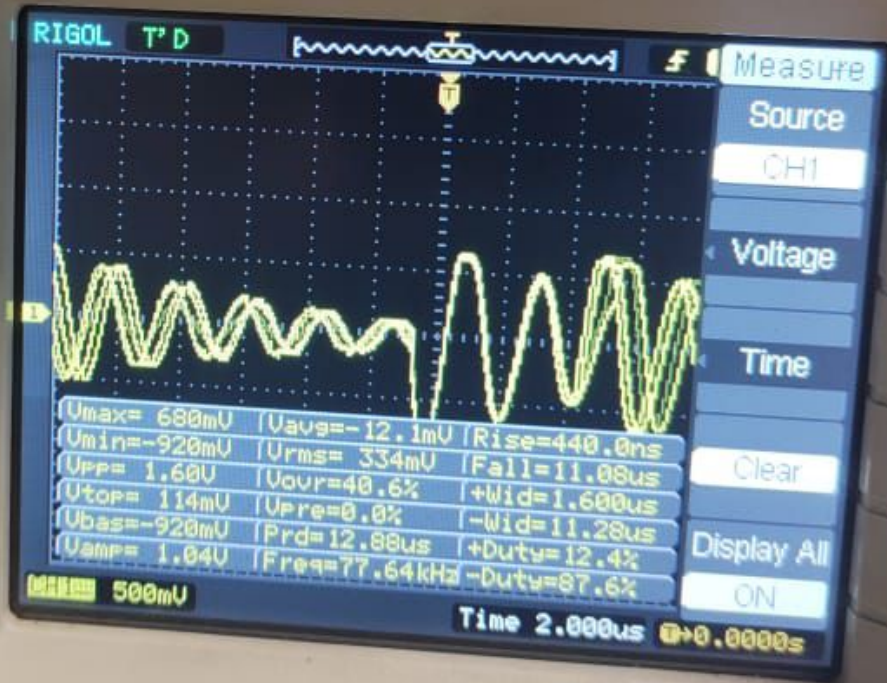

RIGOL DS1102E
DIGITAL OSCILLOSCOPE

2 Channel
100MHz 1GSa/s

- Measure
- Source
- CH1
- Voltage
- Time
- Clear
- Display All
- ON

MENU ON/OFF

CH1

CH2

MATH

REF

CH

X

RIGOL

DS1102E
DIGITAL OSCILLOSCOPE

2 Channel
100MHz 1GSa/s

MENU
ON/OFF

- Measure
- Source
- CH1
- Voltage
- Time
- Clear
- Display All
- ON

CH1